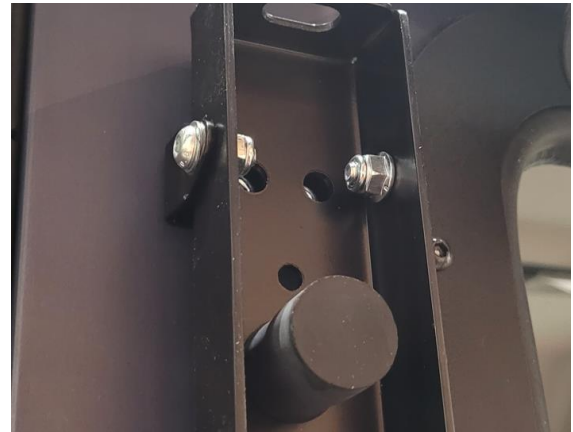

WARRANTY & DISCLAIMER - Terrafirma products are warranted free from defects in materials and workmanship for a period of 12 months from the date of retail invoice. Terrafirma does not warrant that the products manufactured or marketed by it comply with the laws of the country where those goods are purchased or used. It is the sole responsibility of the purchaser to ascertain whether products being purchased, or the fitting of those products to any other object, comply with local laws. This warranty covers structural defect and workmanship but does not cover finishes, labour charges for removal or refitting, freight costs, accident damage, misuse or abuse, damage due to incorrect or improper fitment or application, modified product, faulty design or consequential damage of any kind. Damage or defects caused by collision, alteration, improper installation, road hazards, adverse conditions or usage for any other purpose other than normal private usage are not covered by this warranty. Terrafirma shall not be liable for any other claim relating to the use of the product and any indirect special or consequential damage or injury to any person, company or other entity. All claims must be accompanied by the original retail invoice and should be submitted to the supplying Allmakes 4x4/Terrafirma distributor. This warranty covers only the replacement of the product or part concerned. The decision remains solely at the discretion of Allmakes Ltd. The information contained in this catalogue was correct at the time of going to press. Allmakes/Terrafirma and its associated companies reserve the right to alter the range and any product specifications without notice. Always consult your Allmakes/Terrafirma distributor for the latest product information and specifications. The Terrafirma range of products is constantly being evaluated for enhancement and improvement to make sure the level of quality and performance is as expected.